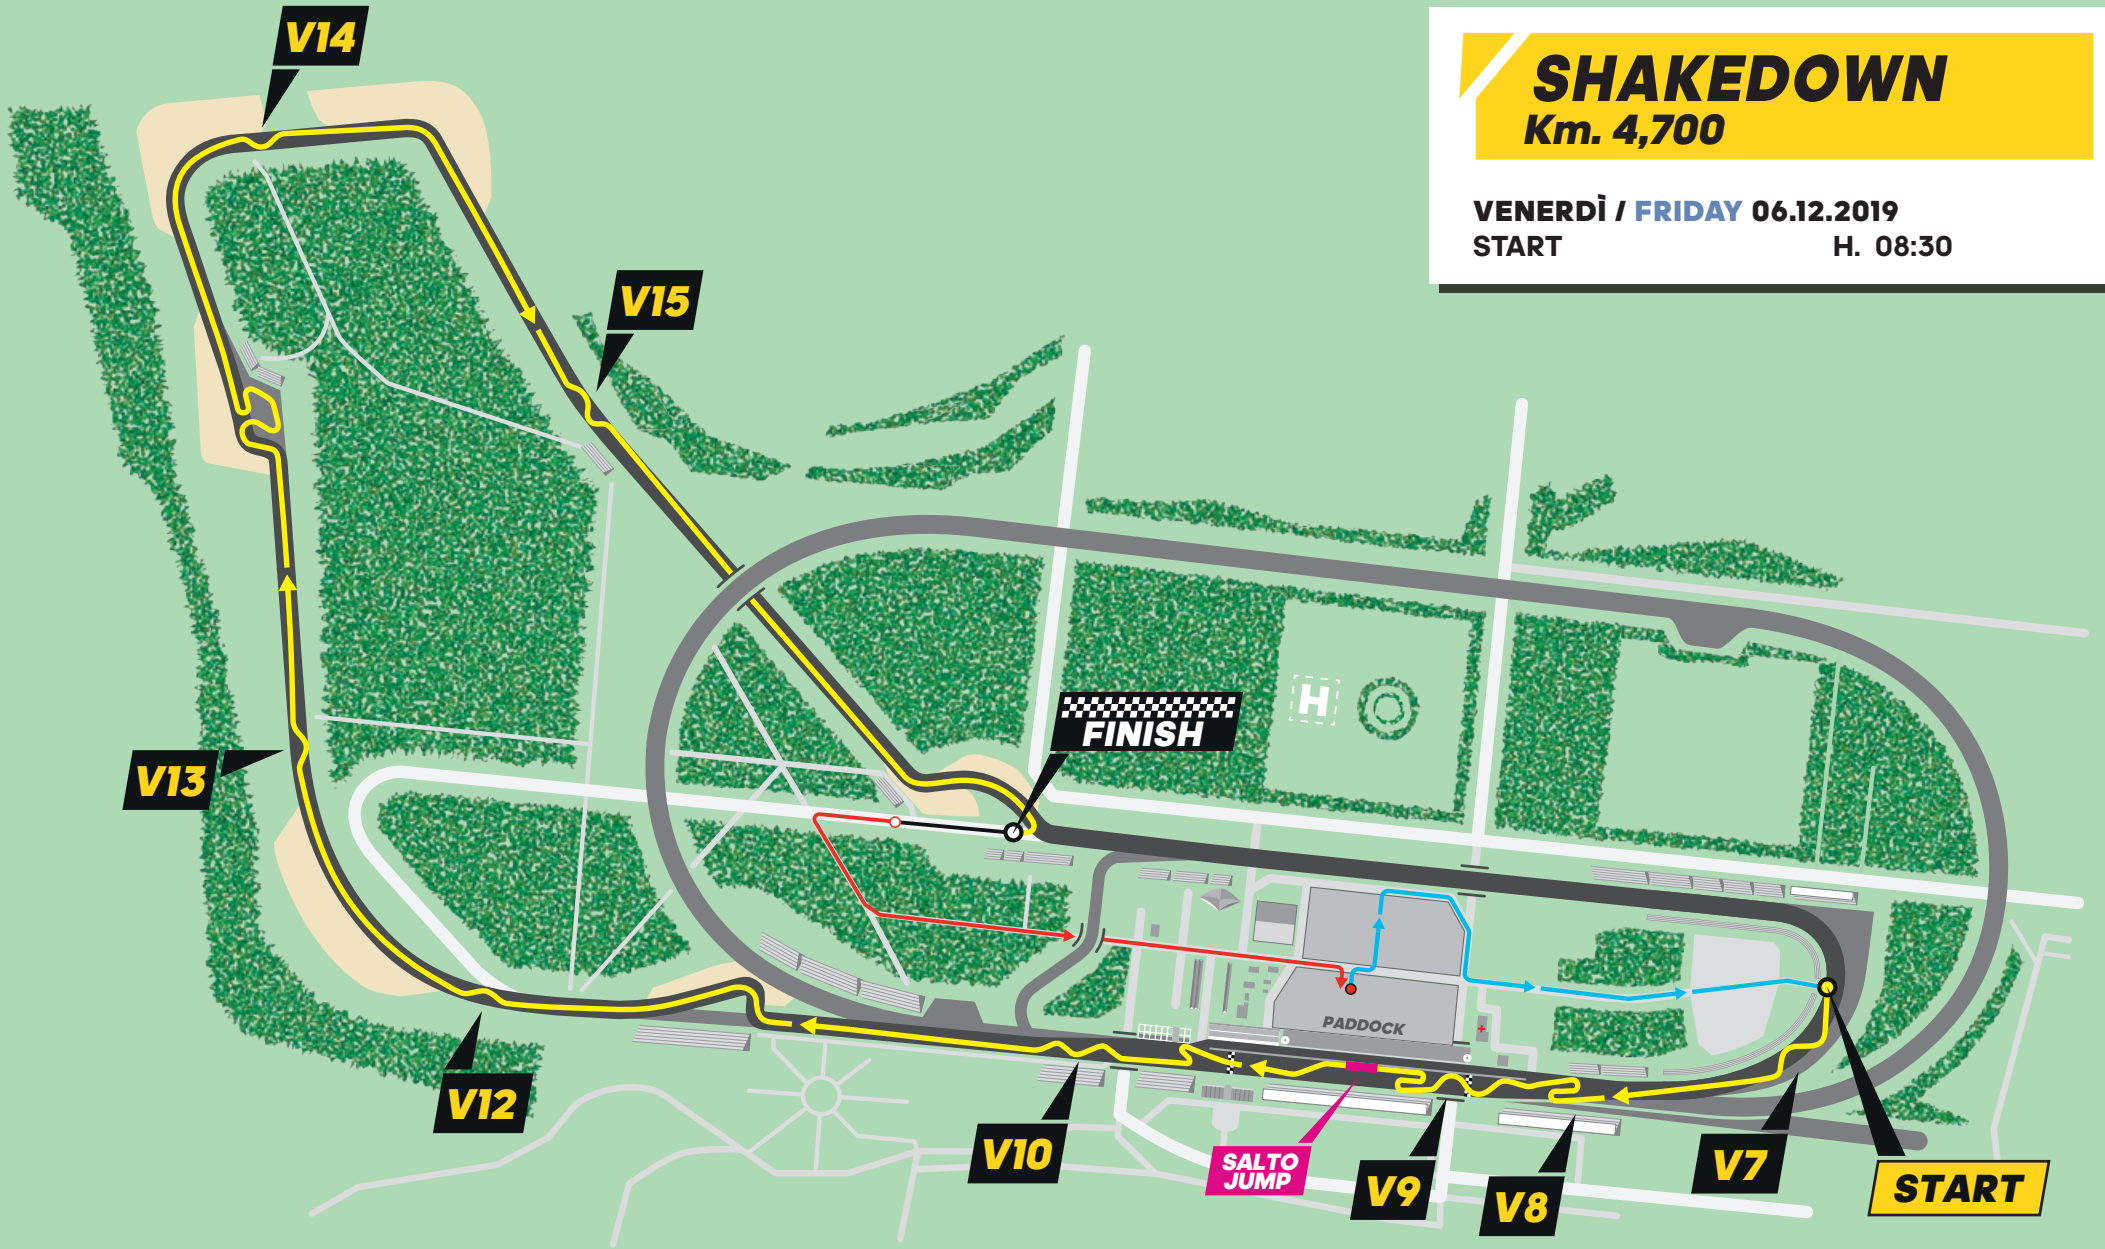

Monza  Eni Circuit

MONZA RALLY SHOW

06TH FRIDAY
VENERDI
DECEMBER 2019

**THE SHOW
MUST GO
HARD**

SPECIAL STAGES
PROVE SPECIALI

SHAKEDOWN

Km. 4,700

VENERDÌ / FRIDAY 06.12.2019

START

H. 08:30

MONZA
RALLY SHOW

06TH FRIDAY
VENERDÌ
DECEMBER 2019

PS 1 | SS 1 |

AUTODROMO 1
Km. 8,830

VENERDÌ / FRIDAY 06.12.2019

STORICHE / HISTORIC H. 14:55

ROCCOLO 1
Km. 20,500

VENERDÌ / FRIDAY 06.12.2019

STORICHE / HISTORIC H. 17:09

WCR 1.6 H. 17:33

MODERNE / MODERN H. 17:42

**TRASFERIMENTO
ALLA PROVA
TRANSFER TO SS**

Km. 0,490

**MONZA
RALLY** SHOW

**06TH FRIDAY
VENERDÌ
DECEMBER 2019**

Monza  Eni Circuit

**PERCORSO E SENSO DI MARCIA
DA TENERE NEL Paddock**

**ONE-WAY ROUTE
IN THE Paddock AREA**

**MONZA
RALLY** SHOW

**06TH FRIDAY
VENERDI
DECEMBER 2019**